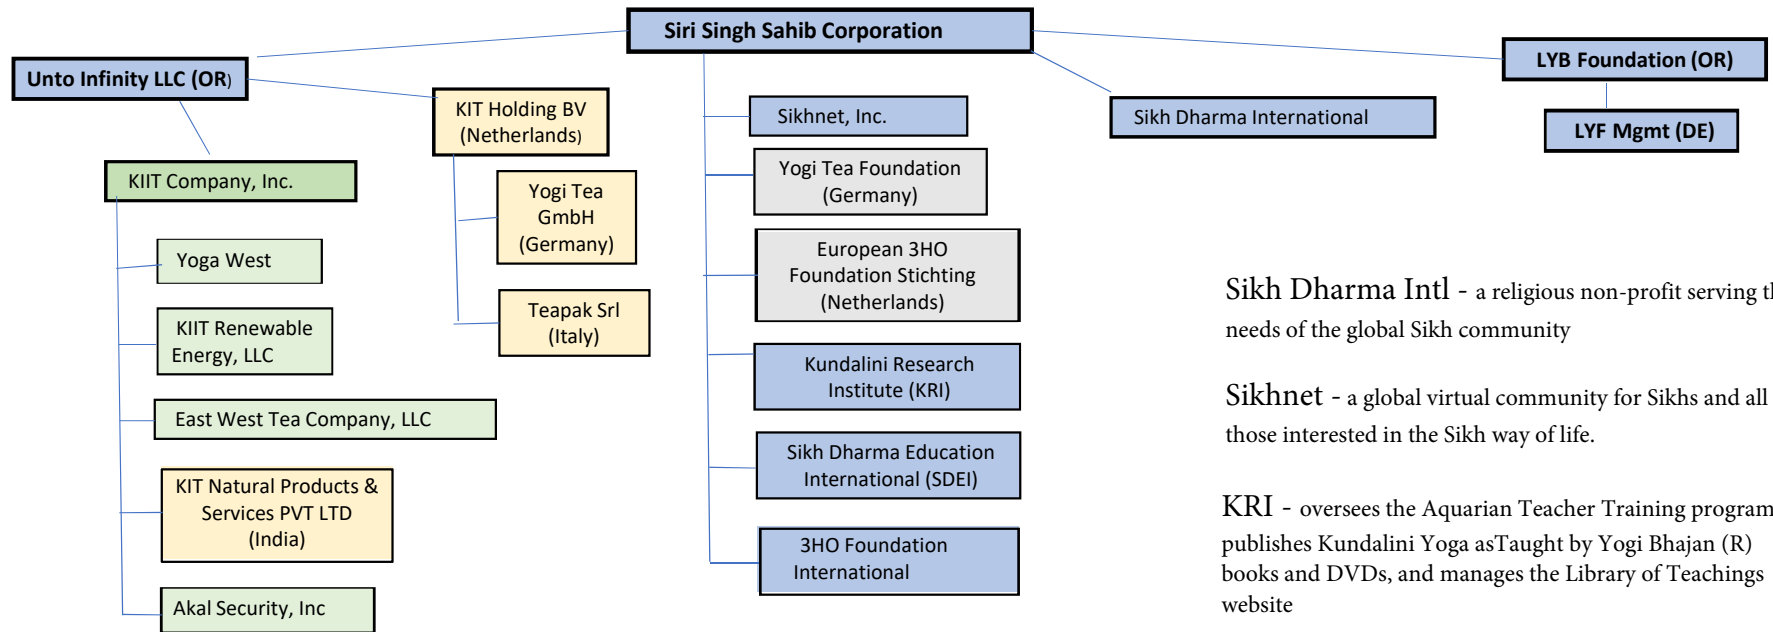

# Abridged Organizational Chart

**Sikh Dharma Intl** - a religious non-profit serving the needs of the global Sikh community

**Sikhnet** - a global virtual community for Sikhs and all those interested in the Sikh way of life.

**KRI** - oversees the Aquarian Teacher Training programs, publishes Kundalini Yoga as Taught by Yogi Bhajan (R) books and DVDs, and manages the Library of Teachings website

**SDEI** - Runs the Miri Piri Academy in India